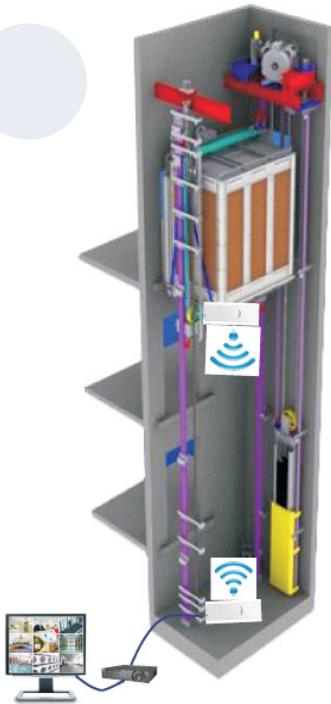

ELEVISION

WIRELESS CCTV FOR ELEVATOR

Why you need CCTV?

Eliminate graffiti and vandalism.

Eliminate lift operators, Monitor the elevator remotely.

Keep close watch on who is entering into building and going to which floor.

Many Problem....One solution....Elevision.

It is wireless, easy to installed digital technology which offer jerk free, noise free, crisp image with minimum storage capacity and options to suit your needs.

It works for elevator of any speed, no repeated adjustments, no fine settings just fix and leave it alone.

WIDE ARRAY OF OPTION TO MEET YOUR REQUIRMENTS

Voice Capture

Motion detection

Wide Angle

Night Vision

Crisp Images

Hidden Cam